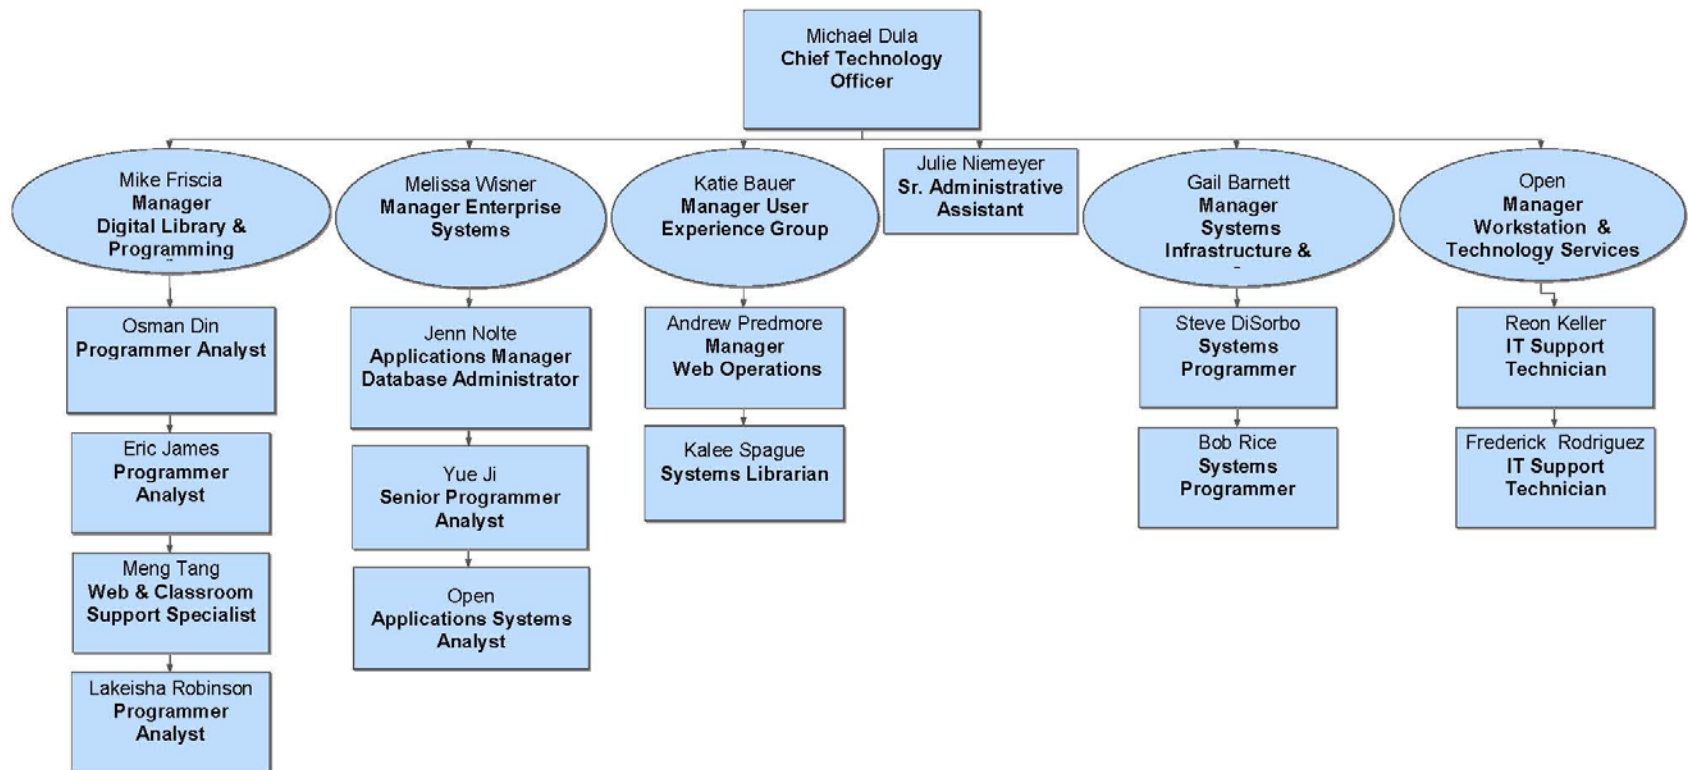

# Information Technology Initiatives at Yale University Library

June 24, 2013

Michael Dula  
Chief Technology Officer

# Library IT org chart

### Browse Research and Scholarship

- [Research unit, center, or department](#)
- [SelectedWorks Gallery](#)

EliScholar is a service of Yale University Library. Research and scholarly output included here has been selected and deposited by the individual university departments and centers on campus.